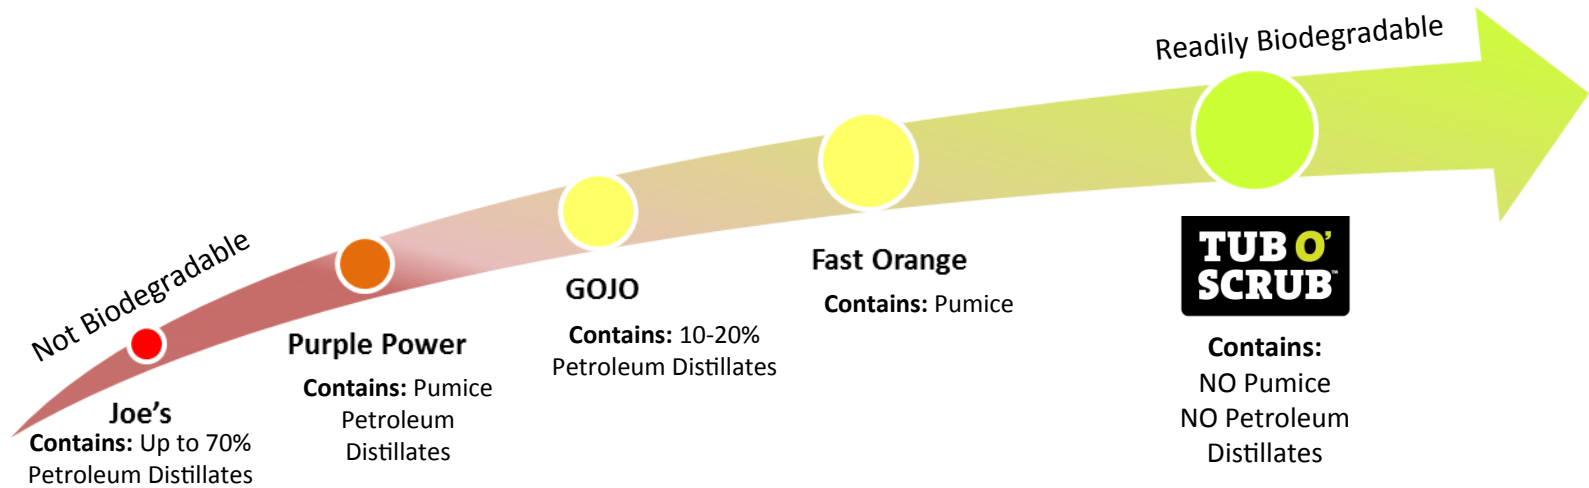

PRODUCT COMPARISON

TUB O' SCRUB™

Product	Characteristics	Abrasive	Viscosity	Odor	VOC Compliant (All 50 States)	Petroleum Distillates	Readily Bio-degradable
GOJO Supro-Max	Fine Sandy Grit, Difficult to Rinse & Remove	Powdered Walnut Shells	Fairly Viscous	Fruity	Yes	10-20%	No
Permatex Fast Orange	Very Gritty, Leaves Hands Dry, Must Rinse with Water	Pumice (Clogs Drains)	Fairly Viscous	No Scent	Yes	Oil Listed Ingredients	No
Purple Power	Very Gritty, Difficult to Remove	Pumice (Clogs Drains)	Fairly Viscous	Cherry	Unknown	Yes (Quantity Unknown)	No
Joe's	Thin & Runny, Leaves Hands Greasy, Waterless	None	Watery, Thin, Runny	Banana	Unknown	Up to 70%	No
Tub O' Scrub	More Coarse Grit is Easy to Remove, Leaves Hands Smooth, Cleans Well	Specifically Ground Walnut Shells	Most Viscous	Mild Citrus	Yes	None	Yes